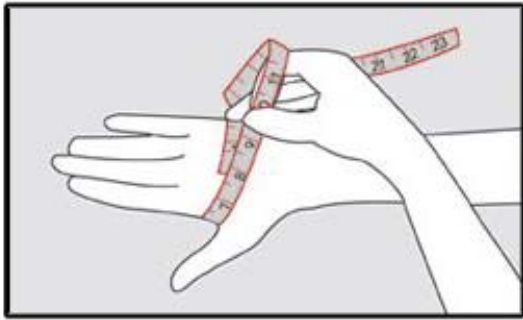

Glove Sizing

Fig. 1 Circumference

Fig. 2 Length

- 1) Measure circumference of your hand just below the knuckles (not including thumb)
- 2) Measure length of hand from base of palm to tip of middle finger
- 3) Use the largest of these two measurements

Glove size	XS	S	M	L	XL	XXL
Inches	7-7.5"	7.5-8"	8-8.5"	8.5-9"	9-9.5"	9.5-10"
Centimeters	18-19cm	19-20cm	20-22cm	22-23cm	23-24cm	24-26cm