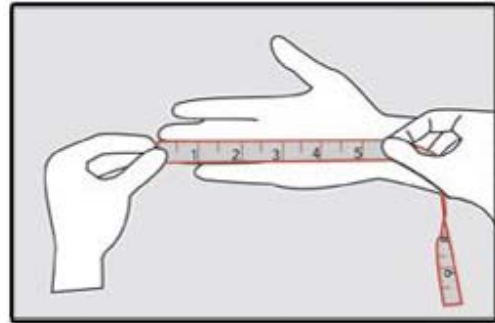

Glove Sizing

Fig. 1 Circumference

Fig. 2 Length

- 1) Measure circumference of your hand just below the knuckles (not including thumb)
- 2) Measure length of hand from base of palm to tip of middle finger
- 3) Use the largest of these two measurements

Glove size	XS	S	M	L	XL	XXL
Inches	7-7.5"	7.5-8"	8-8.5"	8.5-9"	9-9.5"	9.5-10"
Centimeters	18-19cm	19-20cm	20-22cm	22-23cm	23-24cm	24-26cm